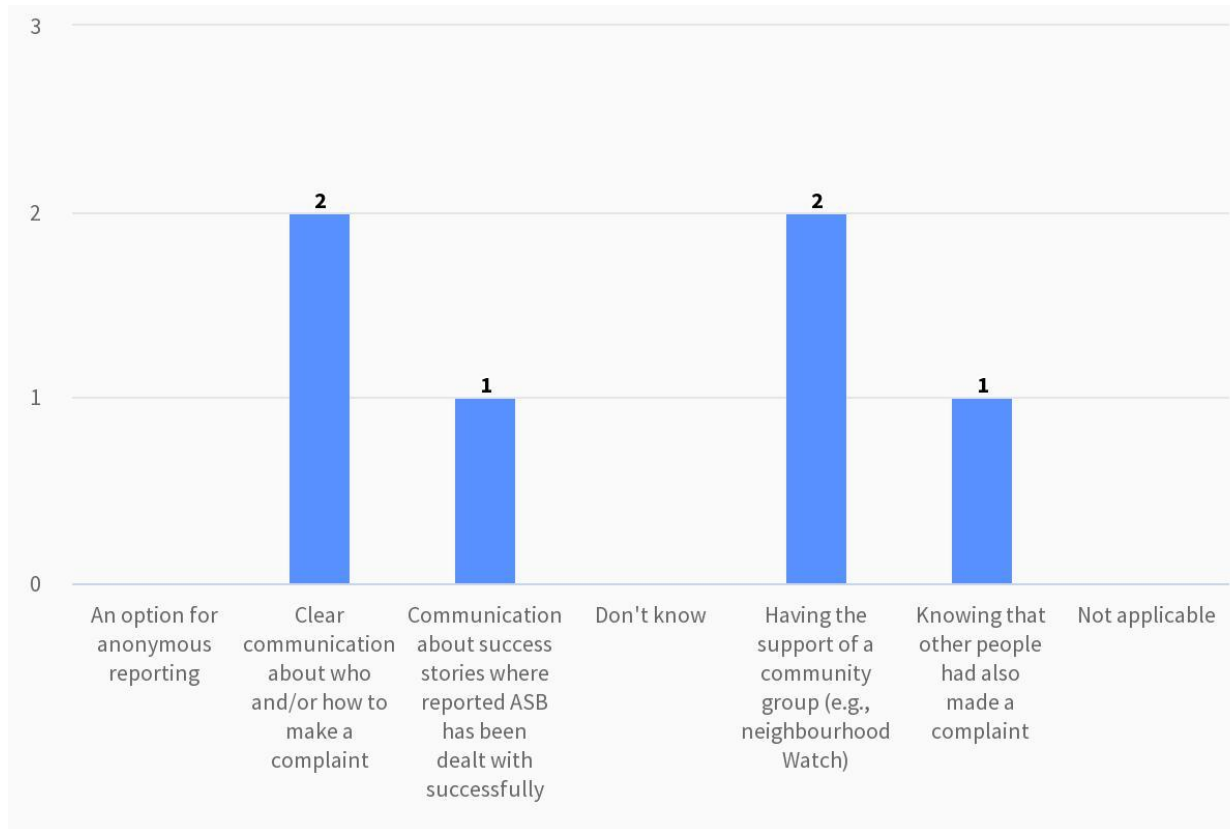

data collected on 23rd October 2023

5) If you have not reported ASB to the Council or Police, which, if any, of the following were the reasons for not reporting?

St Nicholas Road/Alice Smith Square Community Safety Survey

<https://littlemorecommunitysafety.commonplace.is/> (survey still open for comments)

data collected on 23rd October 2023

6) Which, if any, of the following would make you more likely to report future incidents of ASB?