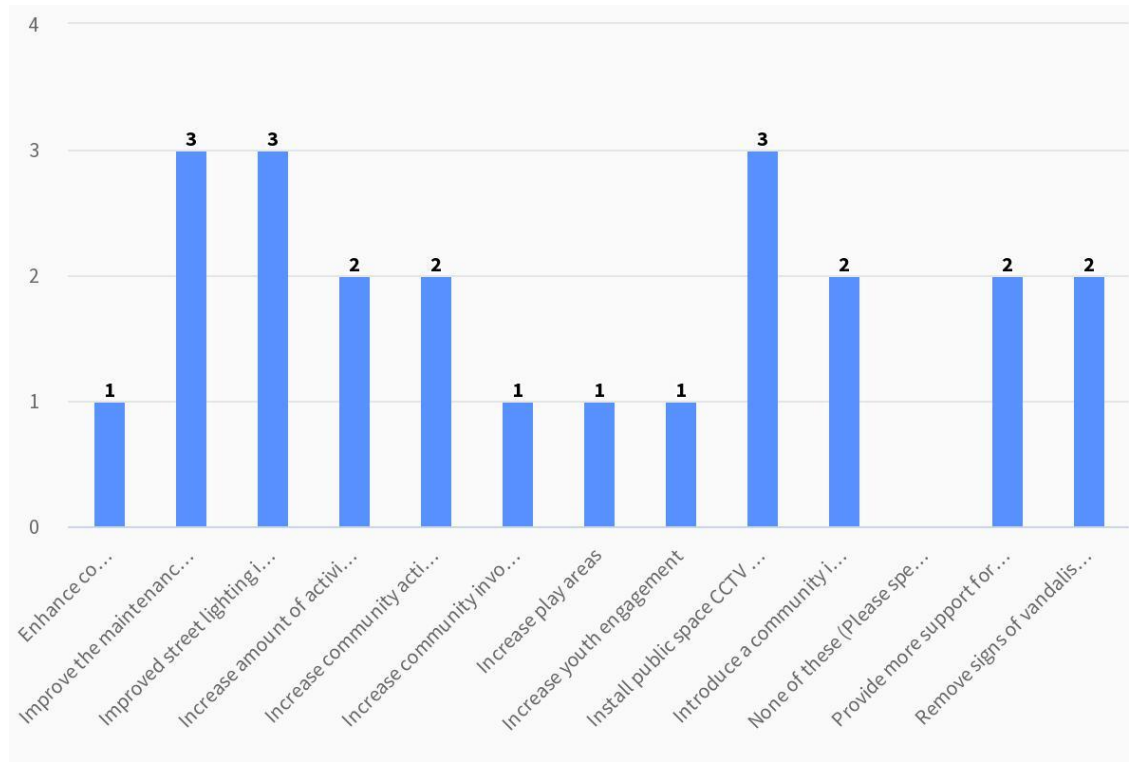

St Nicholas Road/Alice Smith Square Community Safety Survey

<https://littlemorecommunitysafety.commonplace.is/> (survey still open for comments)

data collected on 23rd October 2023

8) What specific improvements or actions do you think would enhance community safety at this location? SELECT UP TO 3