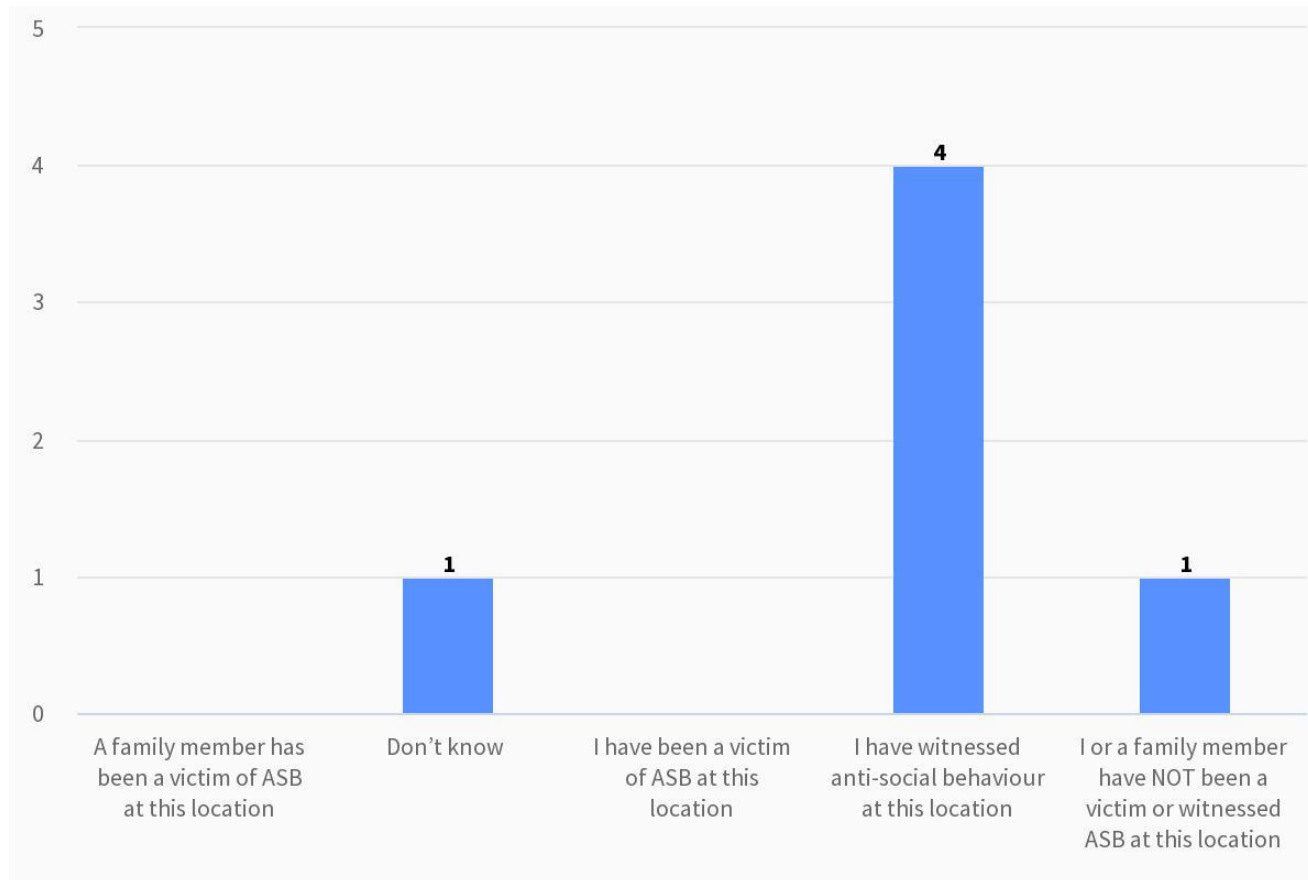

St Nicholas Road/Alice Smith Square Community Safety Survey

<https://littlemorecommunitysafety.commonplace.is/> (survey still open for comments)

data collected on 23rd October 2023

6 contributions gathered in total

- 1) To what extent do you agree or disagree with the following statement: 'Overall, I feel safe when visiting this location.'

St Nicholas Road/Alice Smith Square Community Safety Survey

<https://littlemorecommunitysafety.commonplace.is/> (survey still open for comments)

data collected on 23rd October 2023

2) Thinking about the past 12 months, which, if any, of the following statements apply to you?

St Nicholas Road/Alice Smith Square Community Safety Survey

<https://littlemorecommunitysafety.commonplace.is/> (survey still open for comments)

data collected on 23rd October 2023

3) How often, if at all, do you experience anti-social behaviour at this location?

St Nicholas Road/Alice Smith Square Community Safety Survey

<https://littlemorecommunitysafety.commonplace.is/> (survey still open for comments)