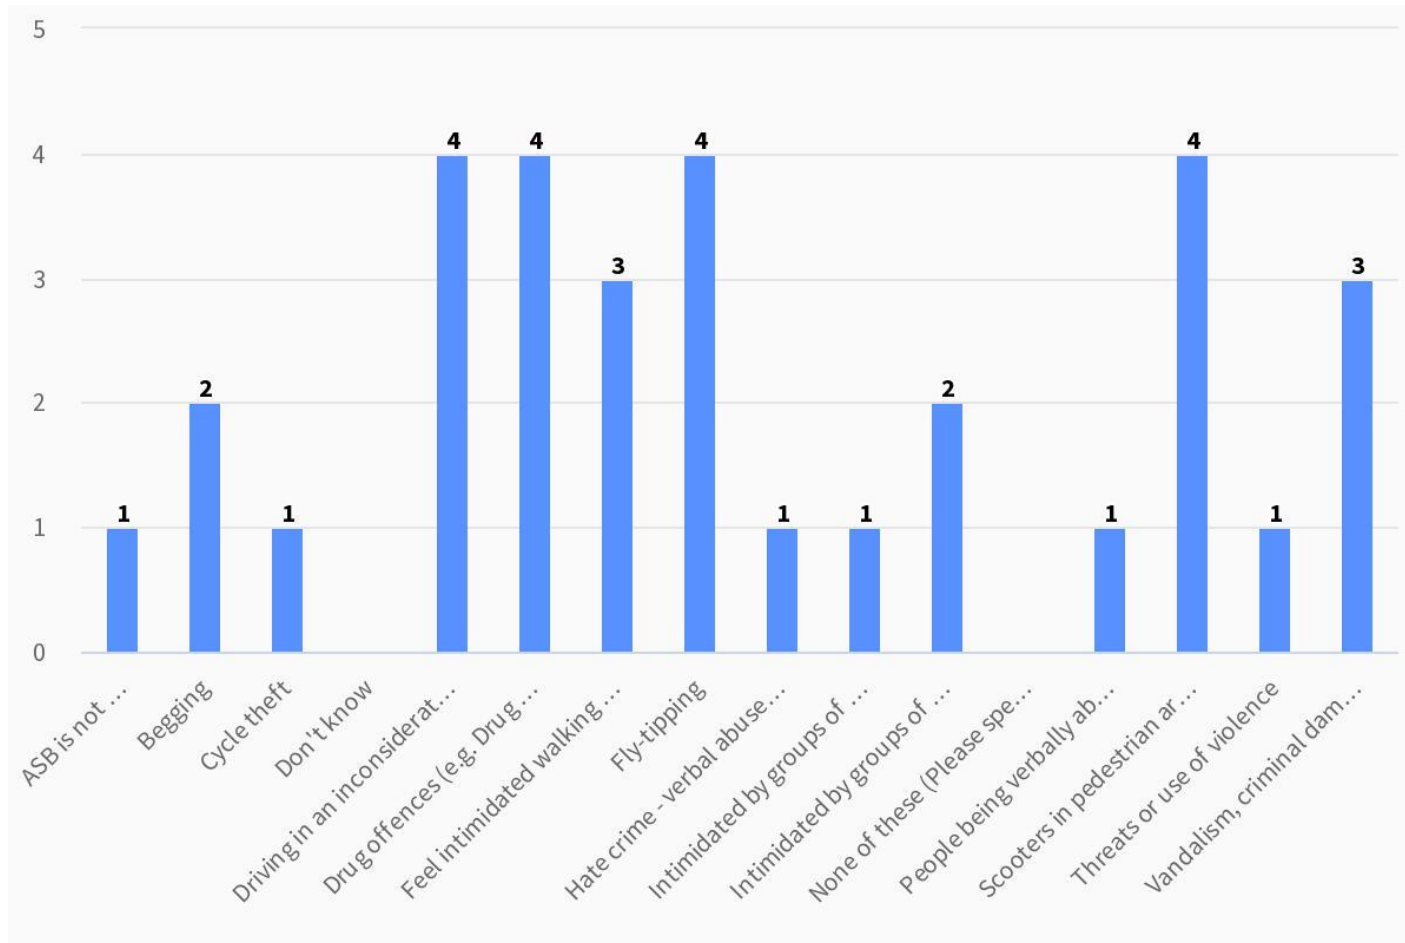

data collected on 23rd October 2023

3) How often, if at all, do you experience anti-social behaviour at this location?

St Nicholas Road/Alice Smith Square Community Safety Survey

<https://littlemorecommunitysafety.commonplace.is/> (survey still open for comments)

data collected on 23rd October 2023

4) What, if any, are the biggest issues related to ASB in this area?

St Nicholas Road/Alice Smith Square Community Safety Survey

<https://littlemorecommunitysafety.commonplace.is/> (survey still open for comments)