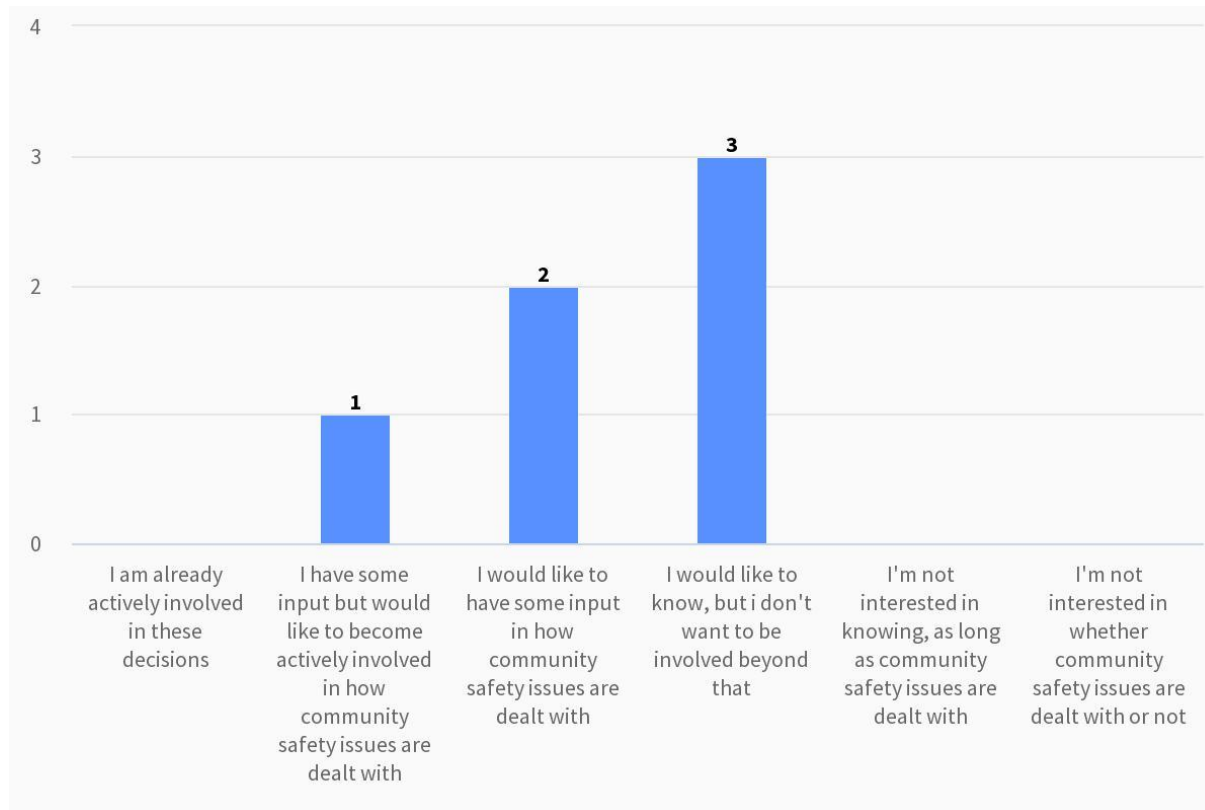

St Nicholas Road/Alice Smith Square Community Safety Survey

<https://littlemorecommunitysafety.commonplace.is/> (survey still open for comments)

data collected on 23rd October 2023

11) Which of these statements best reflects how engaged you would like to be in the way local agencies tackle community safety issues in your local area?