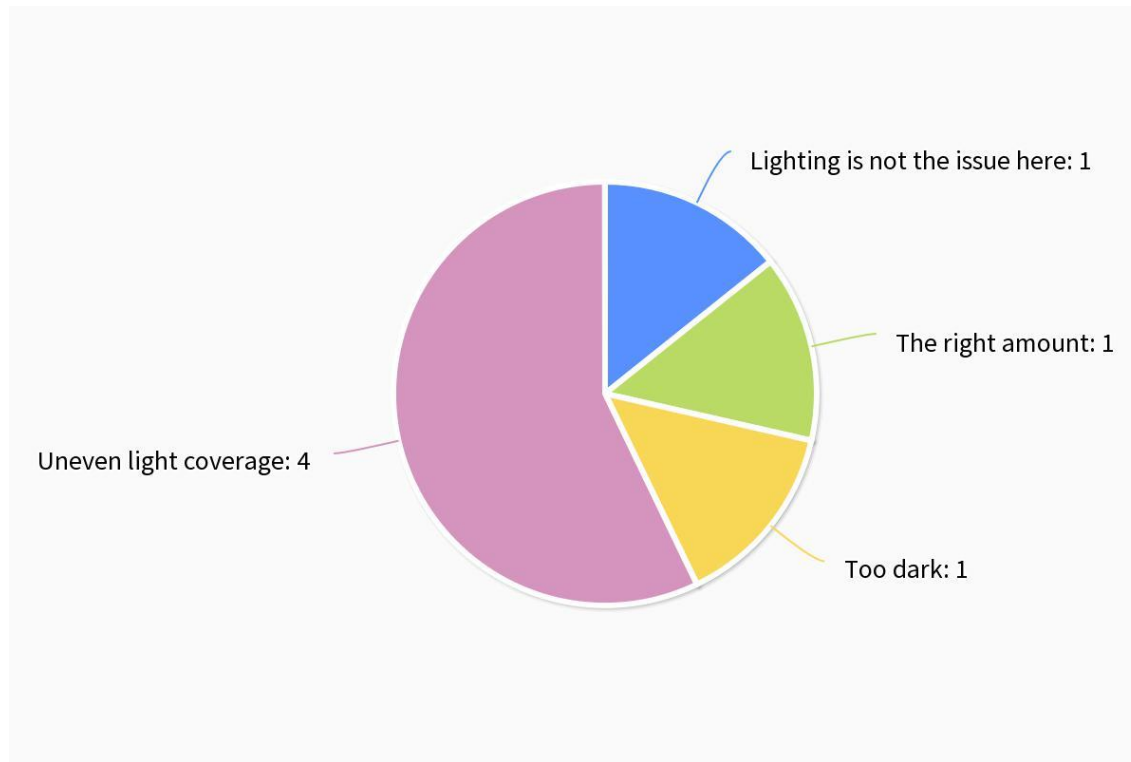

St Nicholas Road/Alice Smith Square Community Safety Survey

<https://littlemorecommunitysafety.commonplace.is/> (survey still open for comments)

data collected on 23rd October 2023

10) Good quality lighting makes people feel safe at night. What do you think of the lighting at this location?