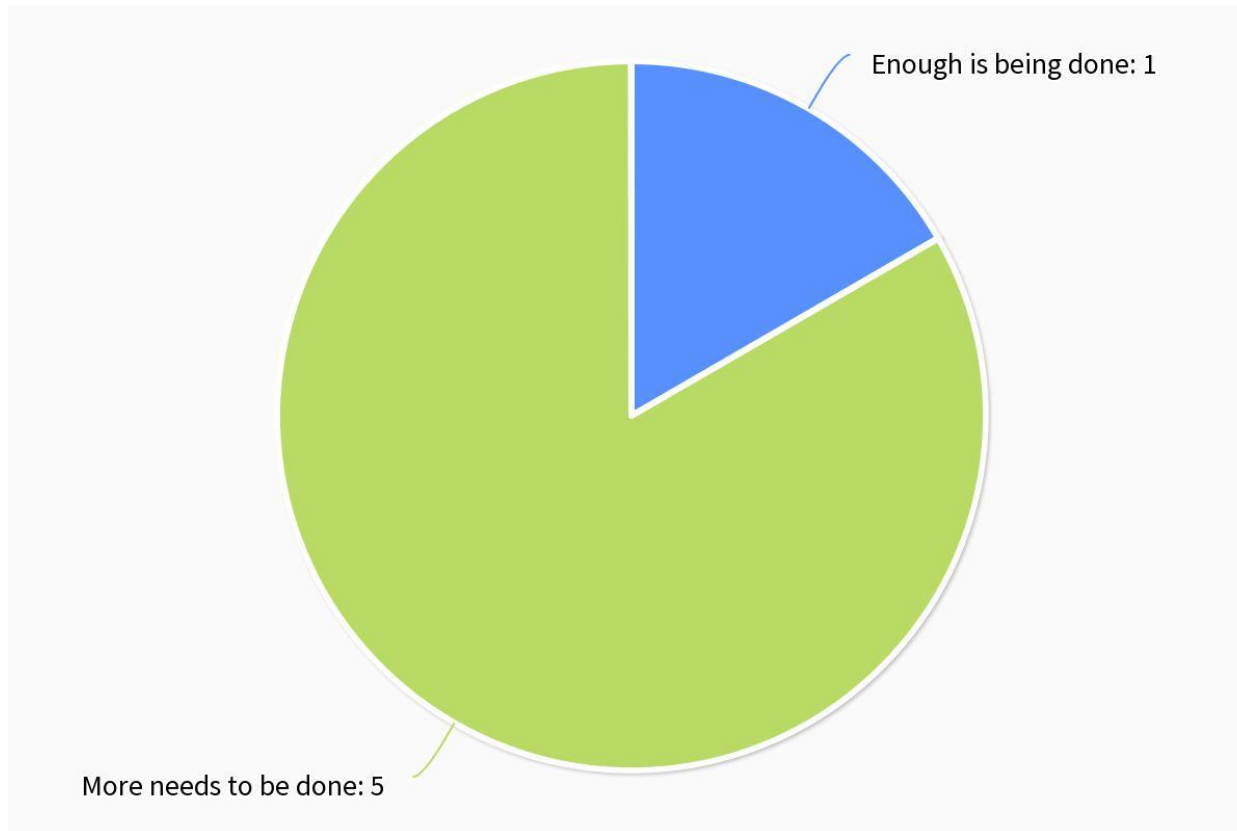

<https://littlemorecommunitysafety.commonplace.is/> (survey still open for comments)

data collected on 23rd October 2023

6) Which, if any, of the following would make you more likely to report future incidents of ASB?

St Nicholas Road/Alice Smith Square Community Safety Survey

<https://littlemorecommunitysafety.commonplace.is/> (survey still open for comments)

data collected on 23rd October 2023

7) Do you think that enough is being done to tackle ASB in this location?