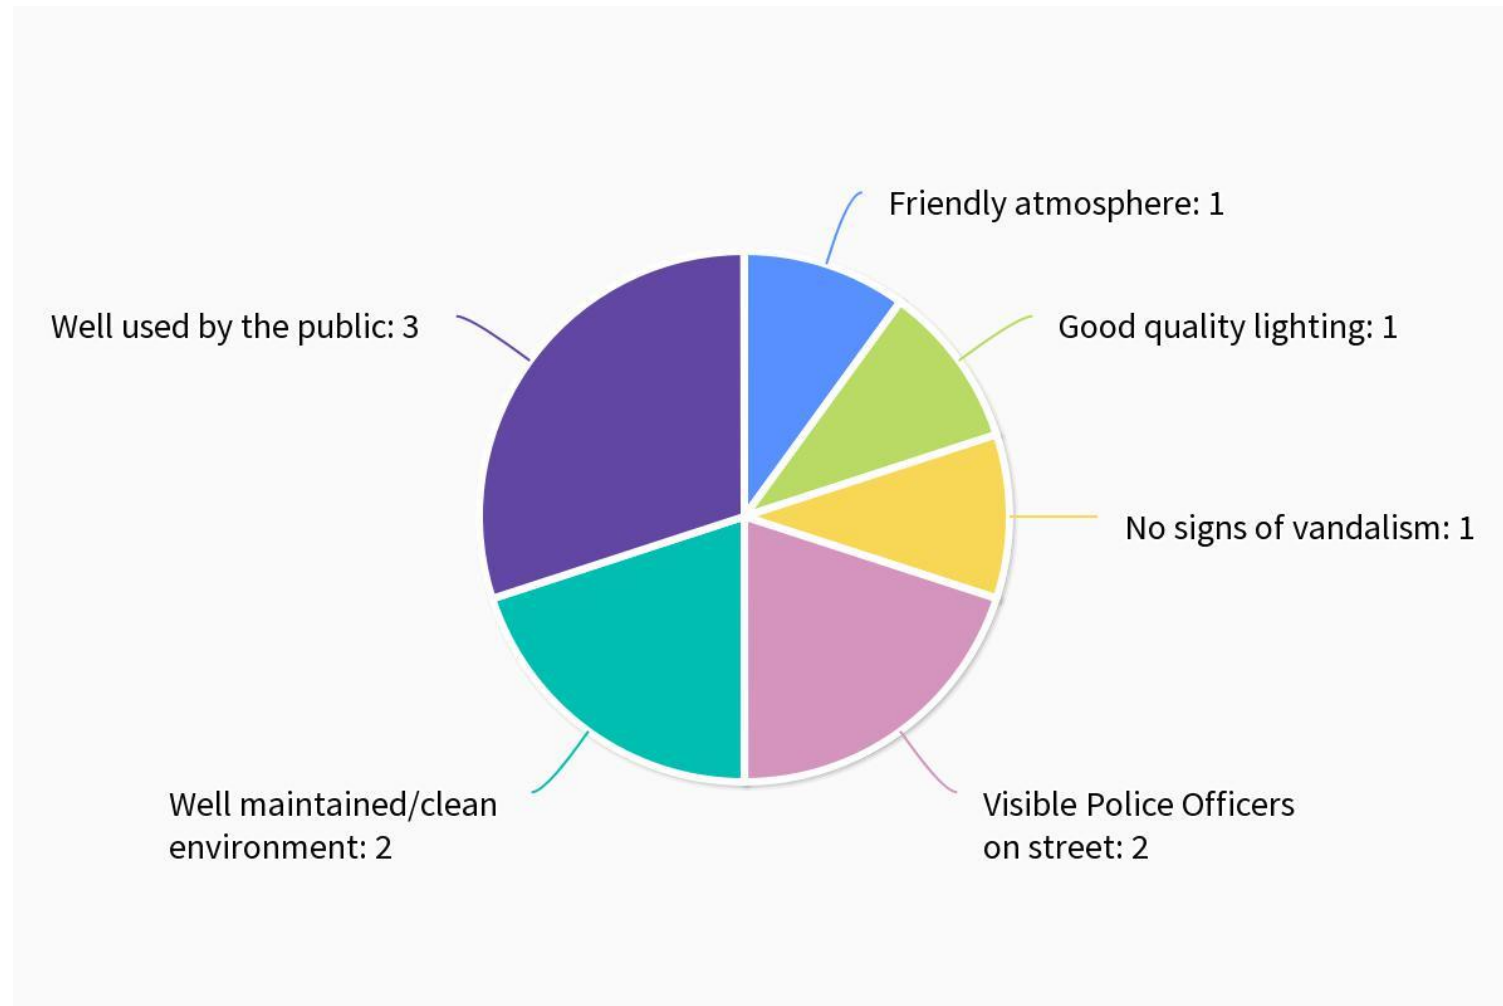

St Nicholas Road/Alice Smith Square Community Safety Survey

<https://littlemorecommunitysafety.commonplace.is/> (survey still open for comments)

data collected on 23rd October 2023

9) Is there anything about this location that makes you feel safe?