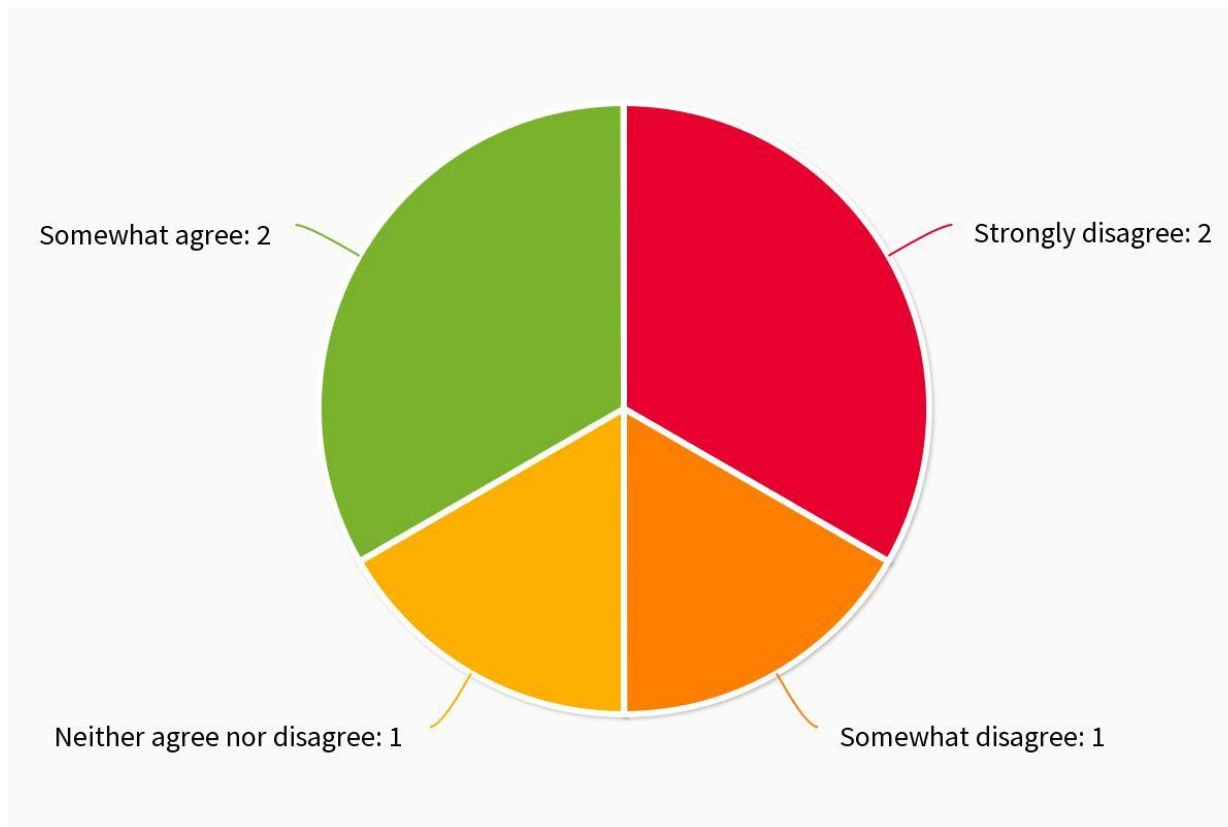

St Nicholas Road/Alice Smith Square Community Safety Survey

<https://littlemorecommunitysafety.commonplace.is/> (survey still open for comments)

data collected on 23rd October 2023

6 contributions gathered in total

1) To what extent do you agree or disagree with the following statement: 'Overall, I feel safe when visiting this location.'