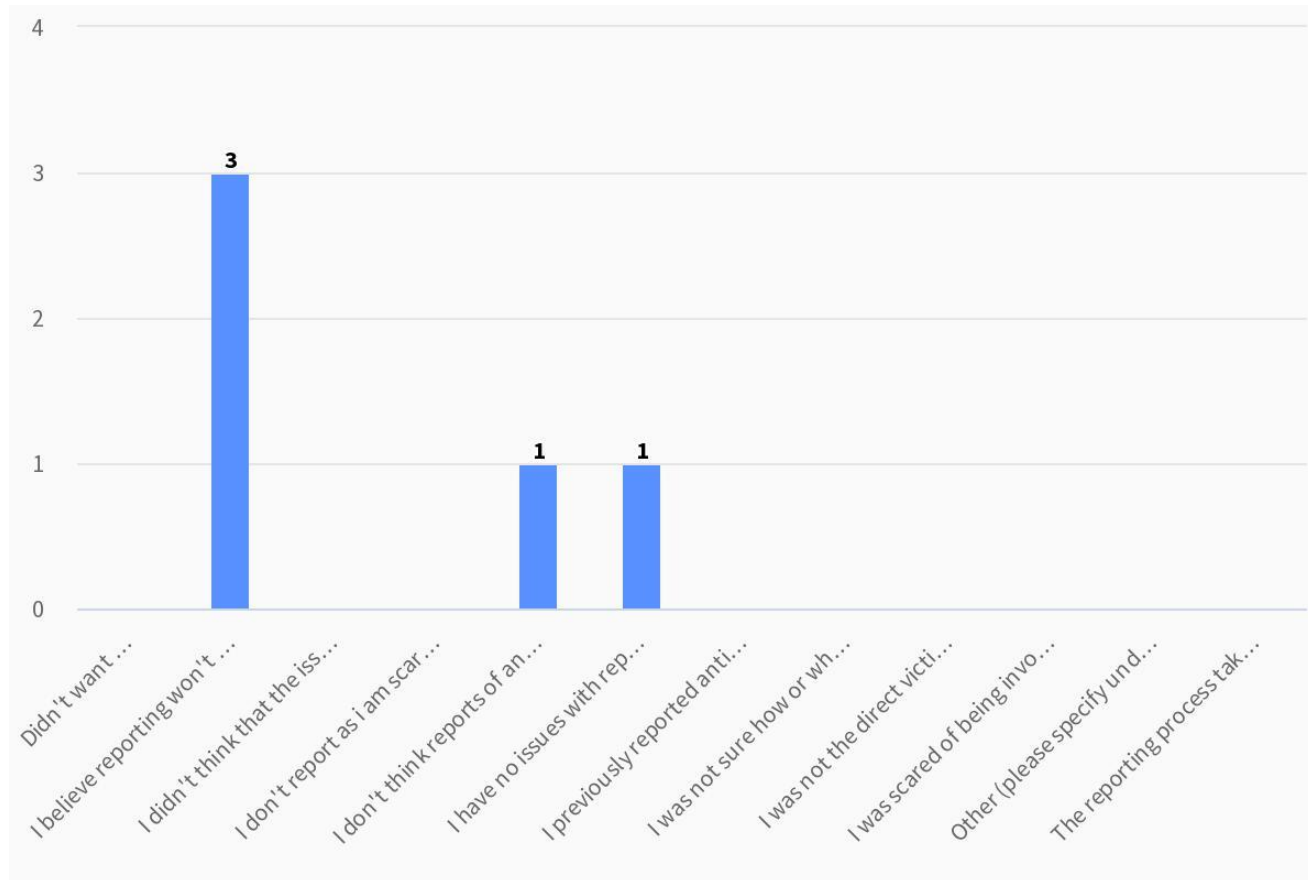

St Nicholas Road/Alice Smith Square Community Safety Survey

<https://littlemorecommunitysafety.commonplace.is/> (survey still open for comments)

data collected on 23rd October 2023

5) If you have not reported ASB to the Council or Police, which, if any, of the following were the reasons for not reporting?