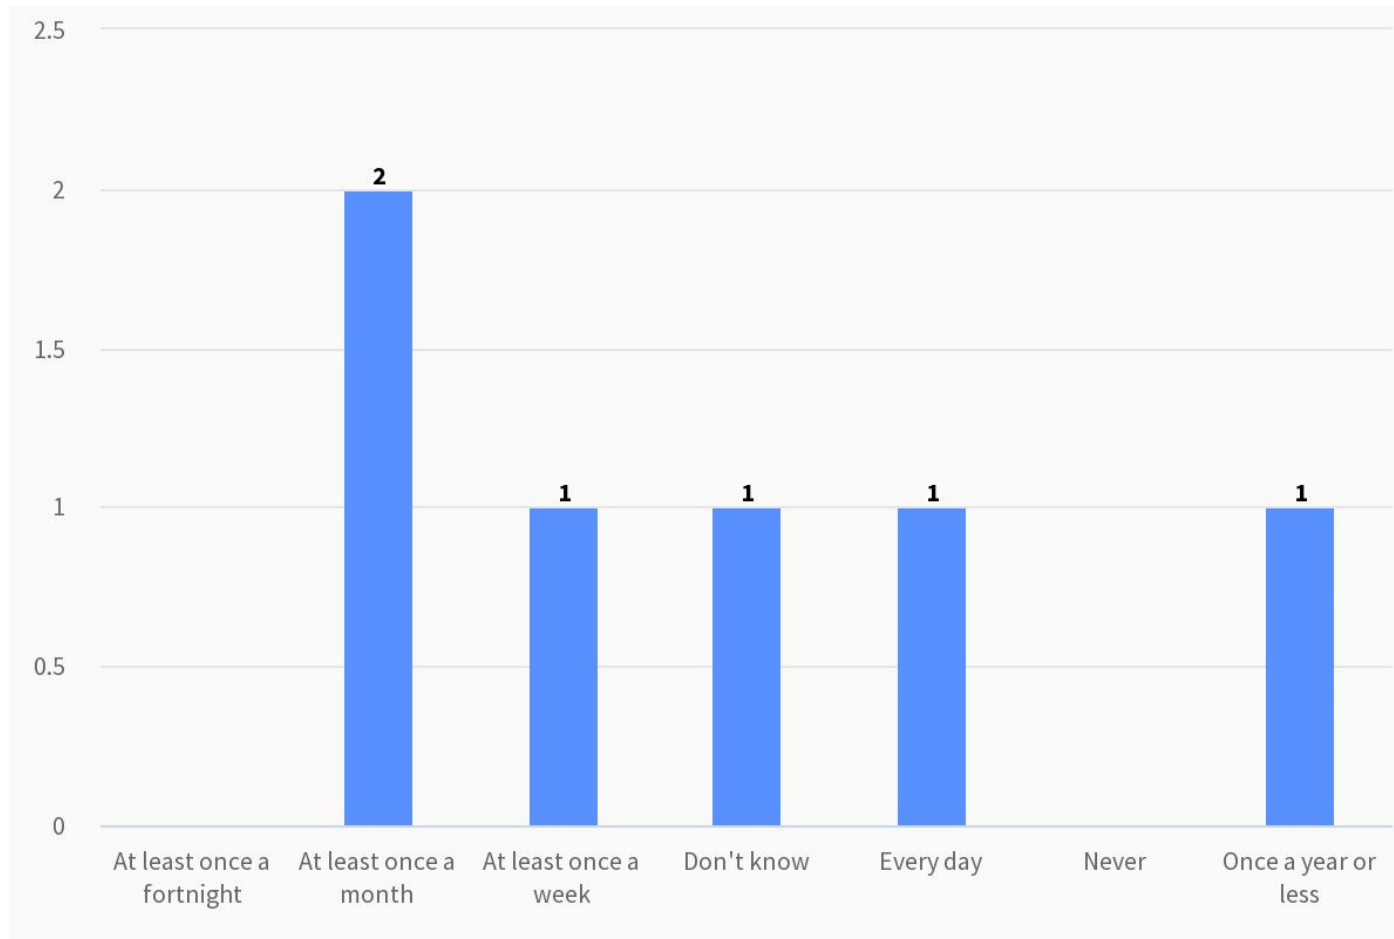

St Nicholas Road/Alice Smith Square Community Safety Survey

<https://littlemorecommunitysafety.commonplace.is/> (survey still open for comments)

data collected on 23rd October 2023

3) How often, if at all, do you experience anti-social behaviour at this location?