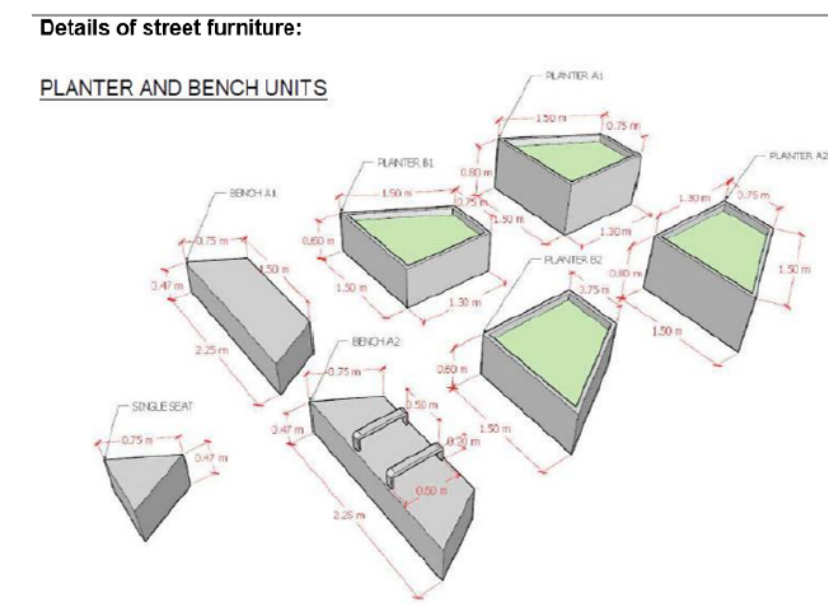

0 10 100
Millimetres

DO NOT SCALE

- KEY**
- Modular Planters
 - Coffin bollards - can be dropped with key
 - Key safe for coffin bollards
 - Planters permitted to move
 - Litter bins
 - Temporary kerb ramp/bus stop ramp
 - Cycle racks

- Planter and seating quantities**
- A1 Planter (contains tree) - 23
 - A2 Planter (contains tree) - 18
 - B1 Planter - 20
 - B2 Planter - 24
 - A1 Bench (no arm rests) - 14
 - A2 Bench (with arm rests) - 12
 - Single Seat - 30