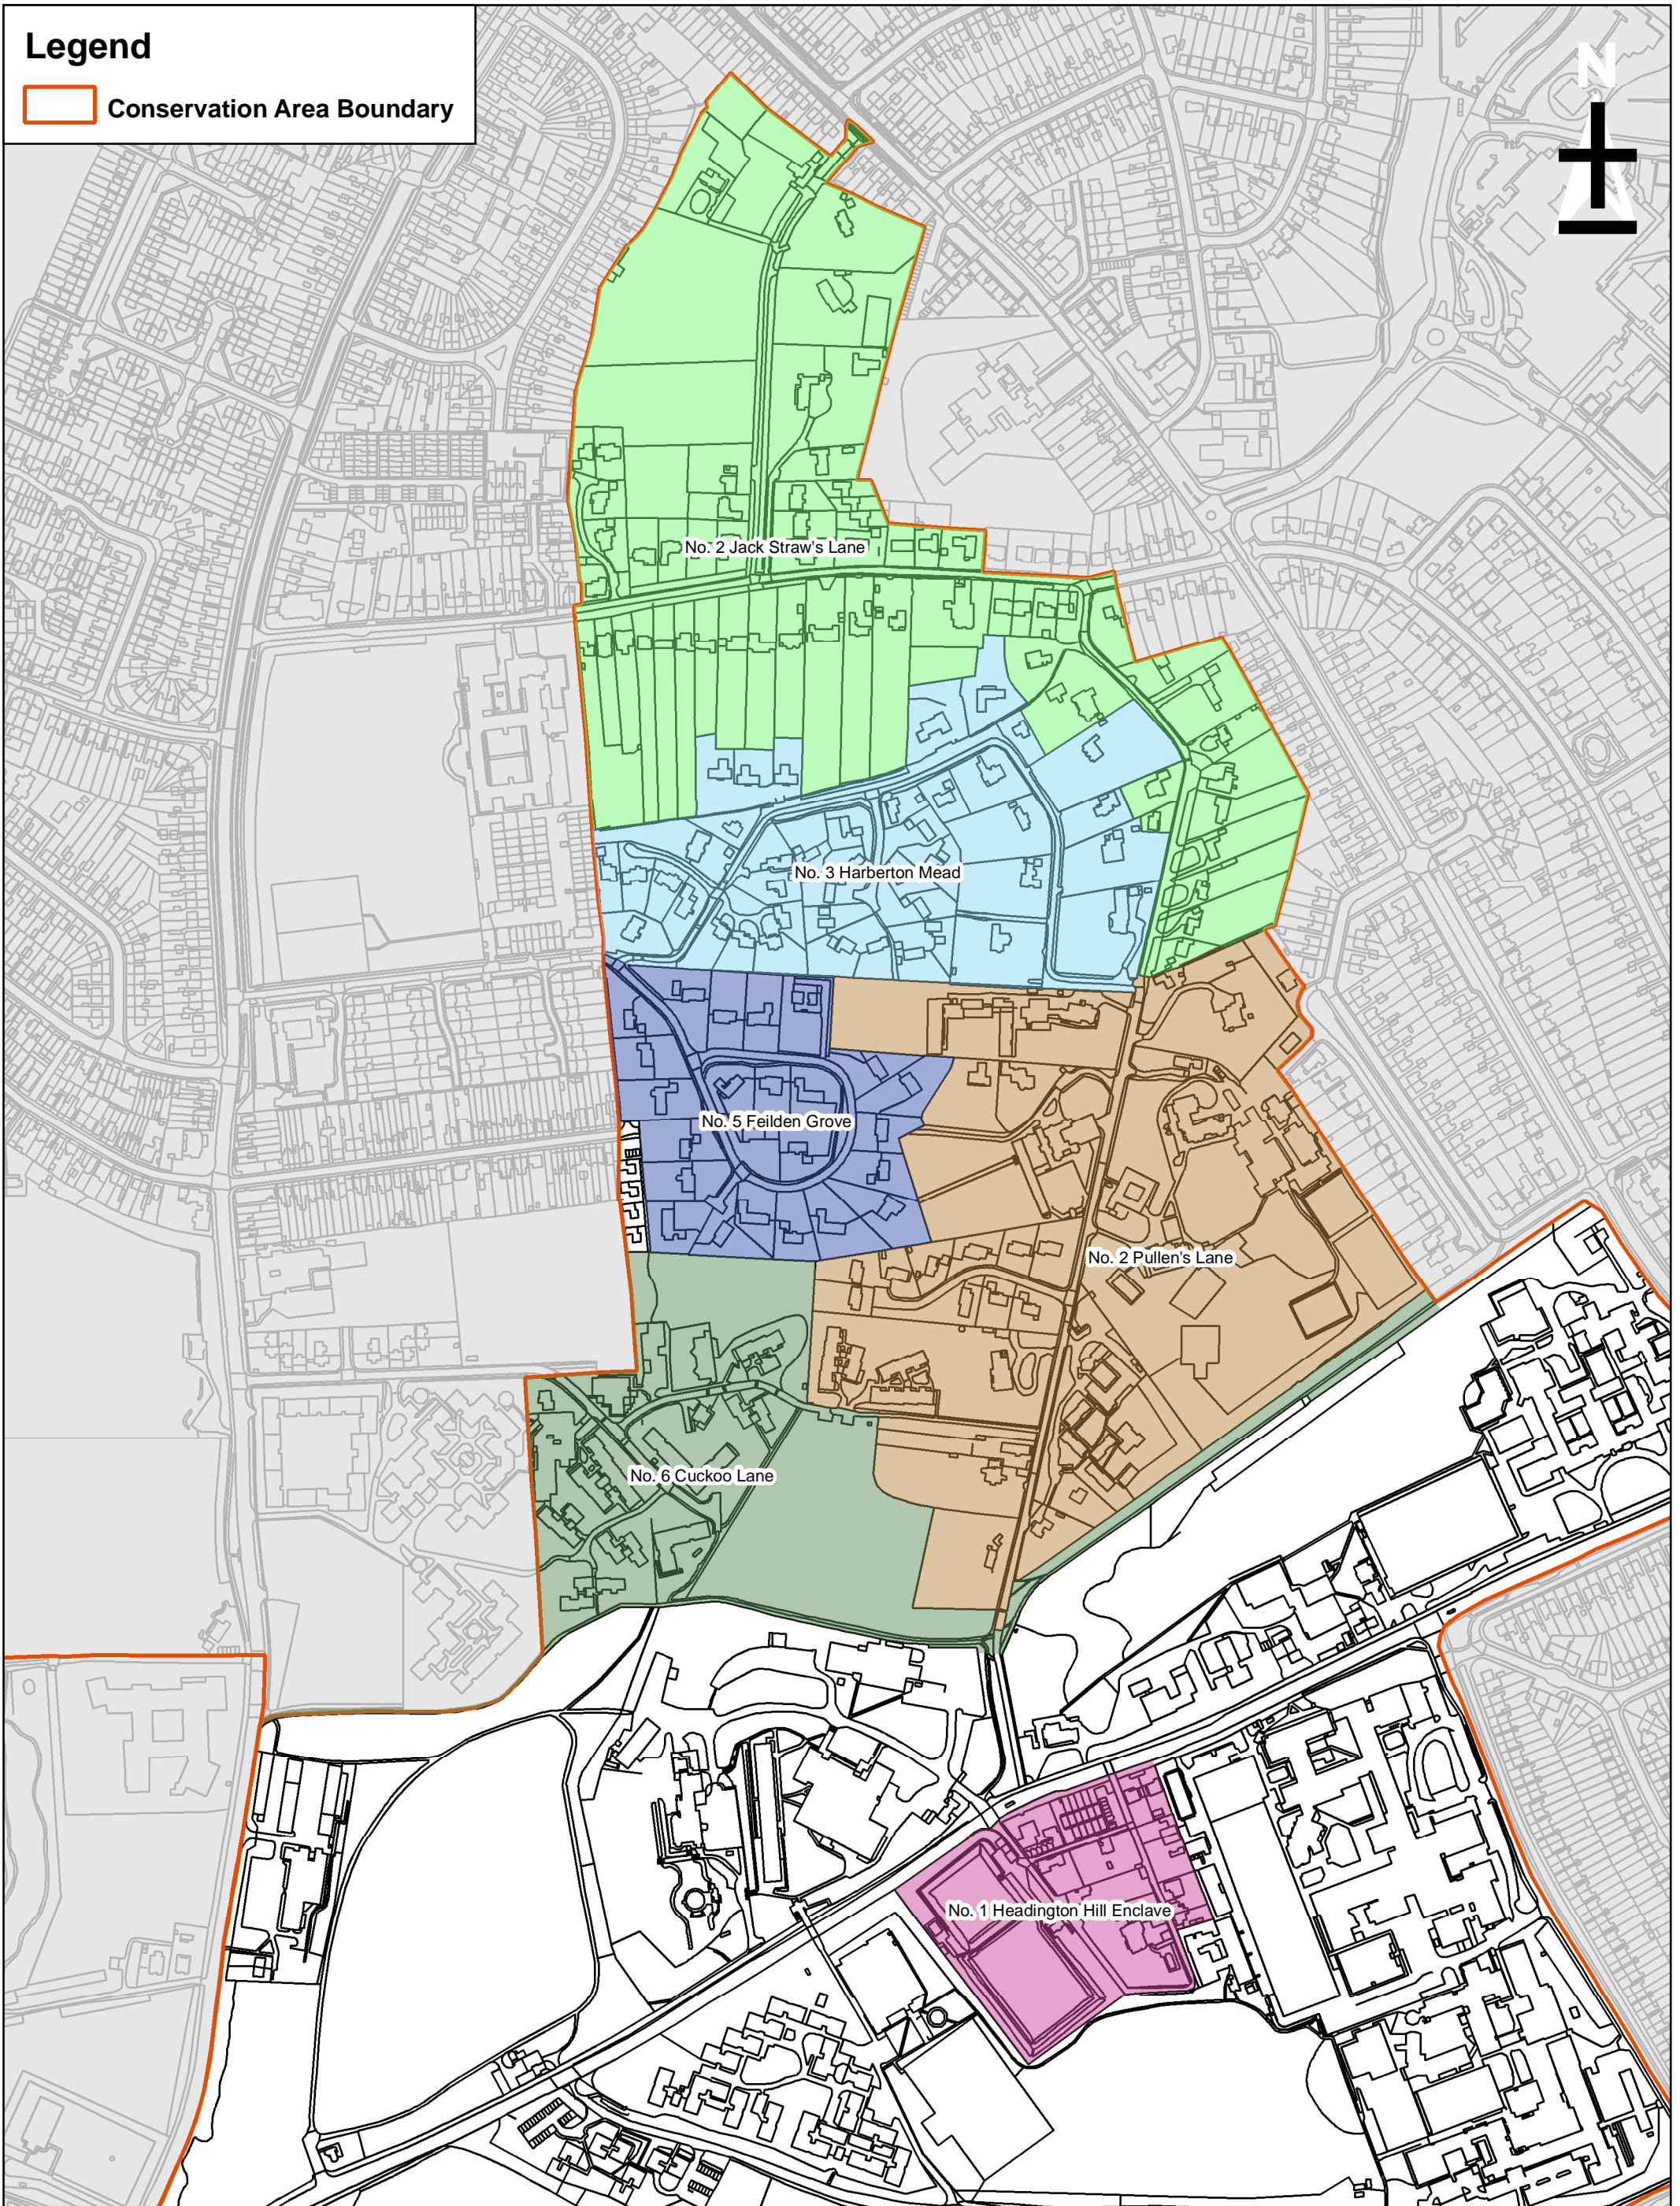

Legend

 Conservation Area Boundary

**Headington Hill Conservation Area
Map 6 Street Character Assessment Locations**

Not to Scale

© Crown Copyright and database right 2011.
Ordnance Survey 100019348.

www.oxford.gov.uk