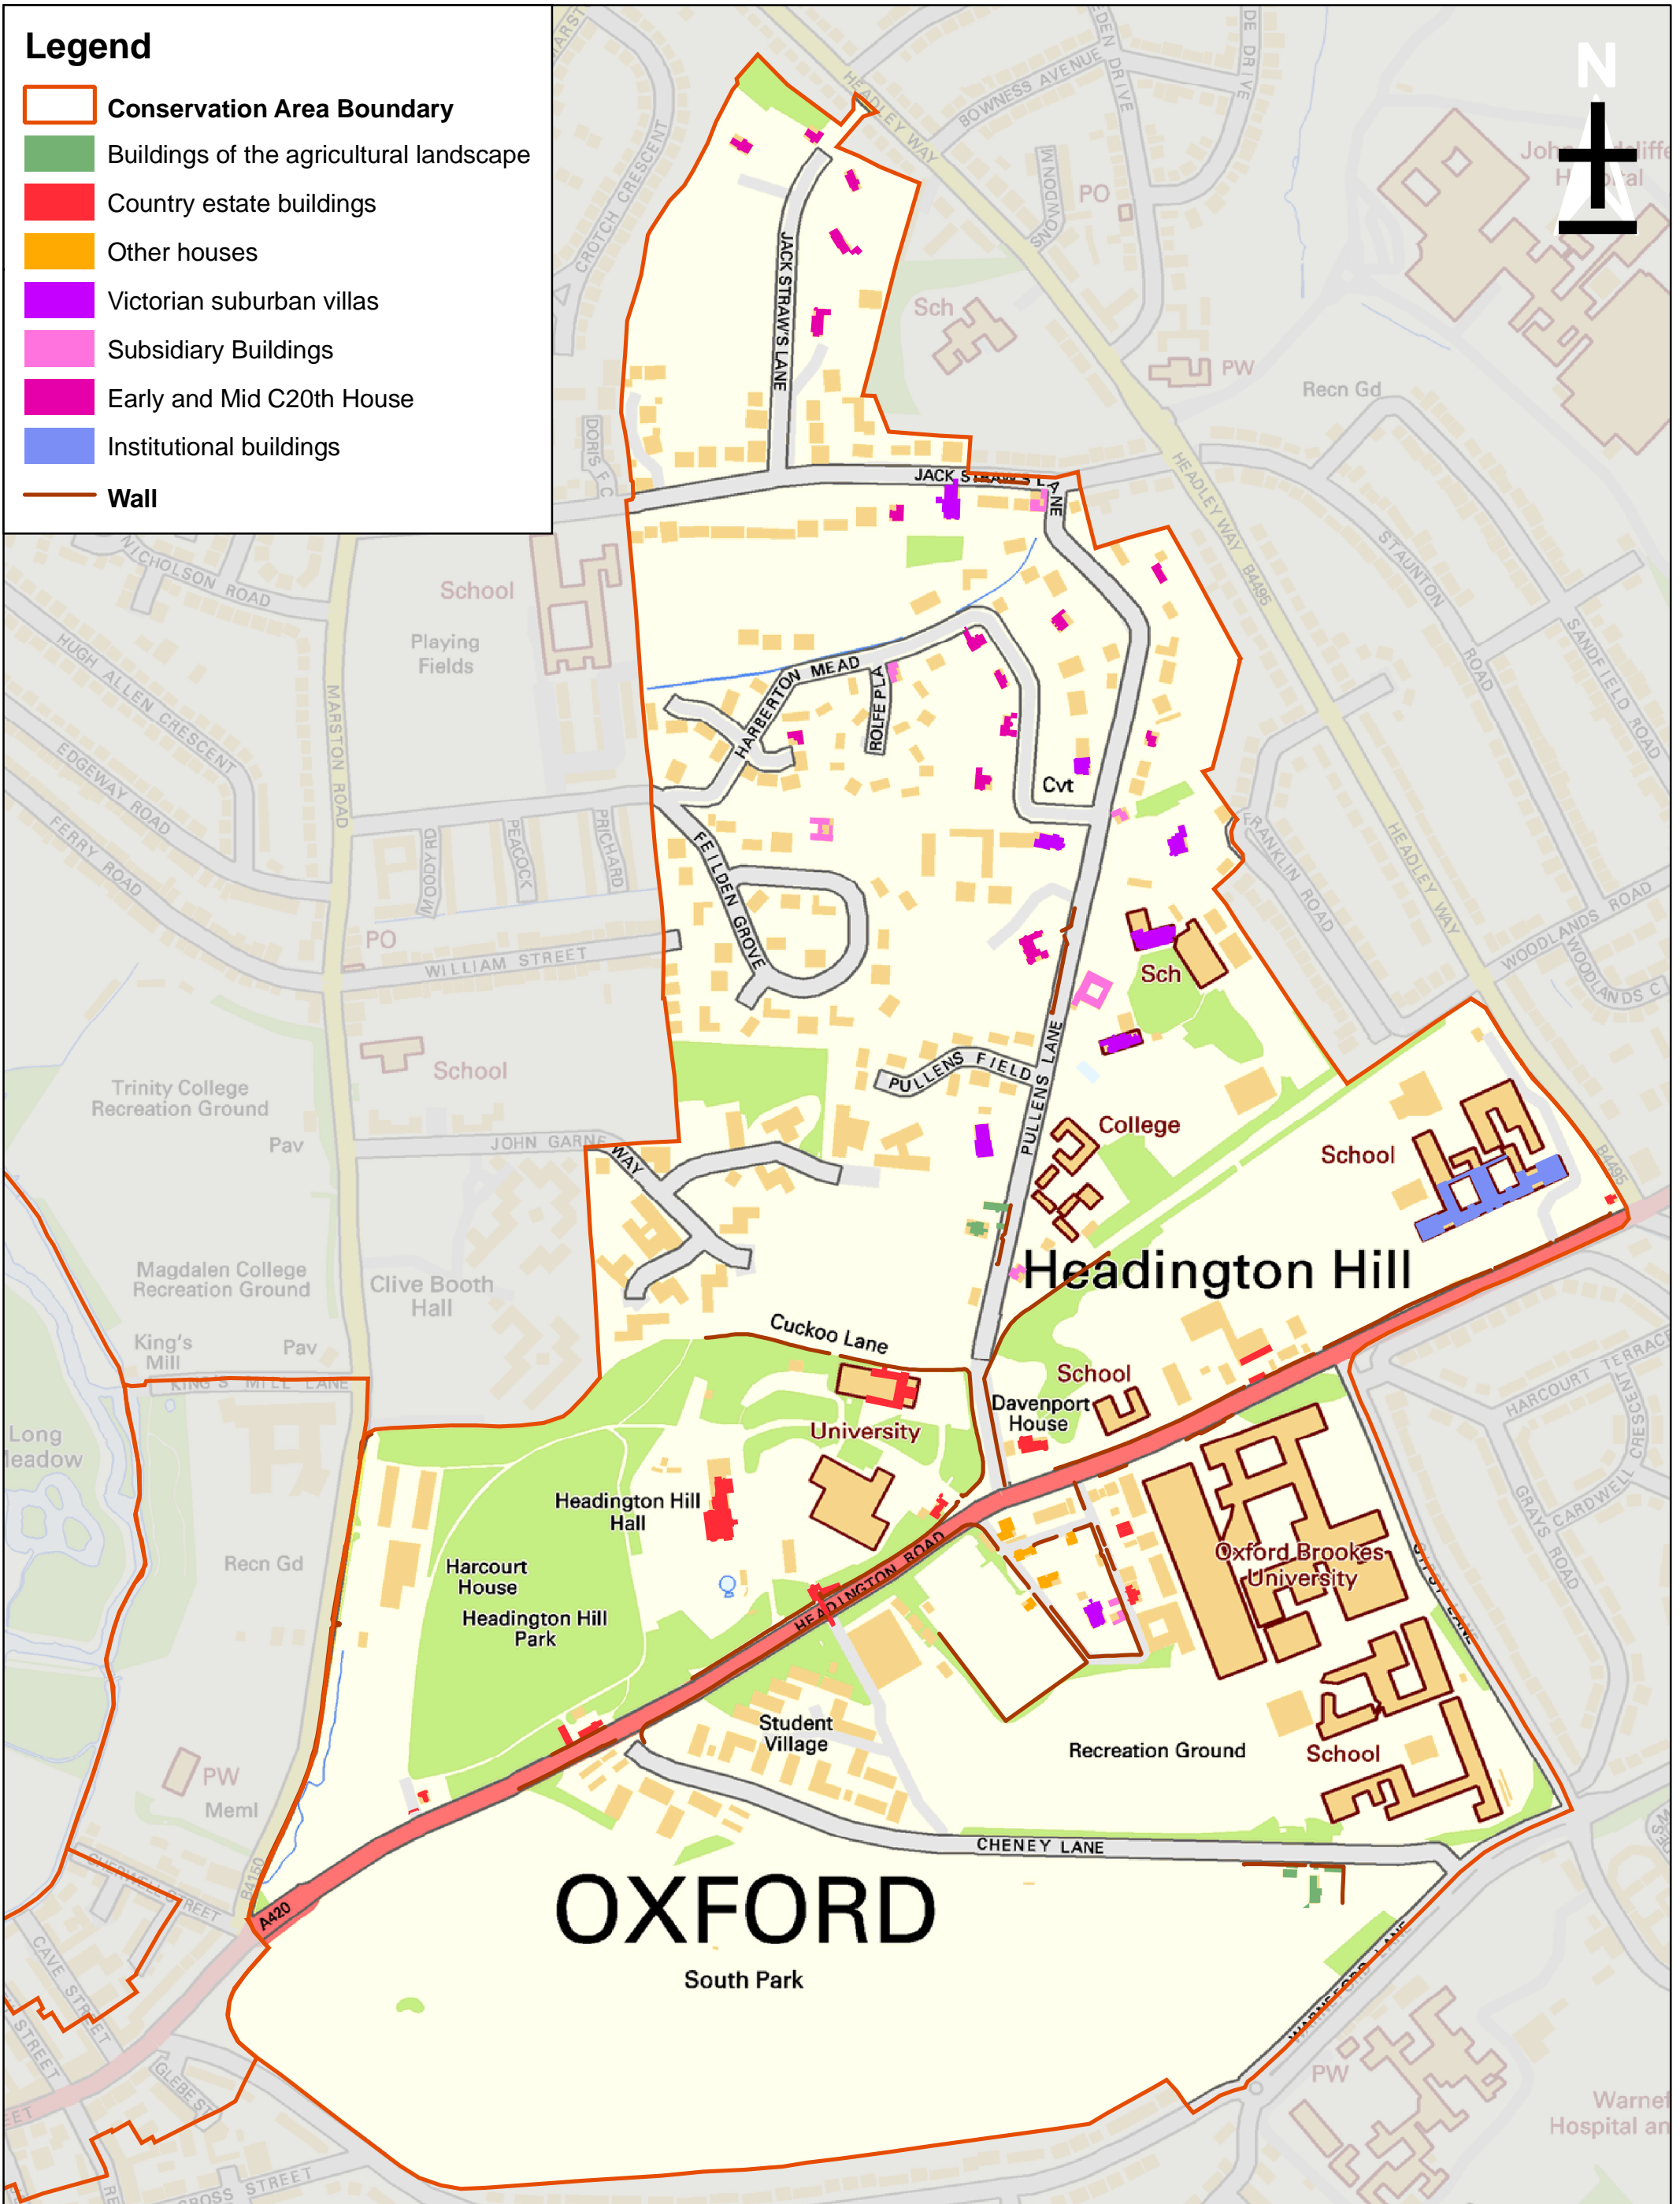

**Legend**

- Conservation Area Boundary
- Buildings of the agricultural landscape
- Country estate buildings
- Other houses
- Victorian suburban villas
- Subsidiary Buildings
- Early and Mid C20th House
- Institutional buildings
- Wall

**Headington Hill Conservation Area  
Map 5 Positive Buildings**

Not to Scale

© Crown Copyright and database right 2011.  
Ordnance Survey 100019348.